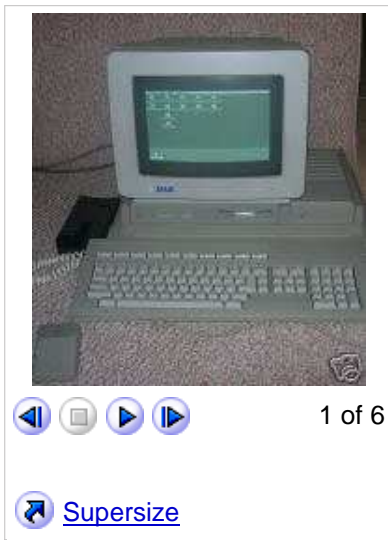

Atari Mega 4 STE, Emagic Logic, SoundSurfer, LOG-3 MIDI

Comptuer and MIDI software combo from ATARI and EMAGIC!

Item number: 330145663019

Bidder or seller of this item? [Sign in](#) for your status

[Watch this item](#) in My eBay